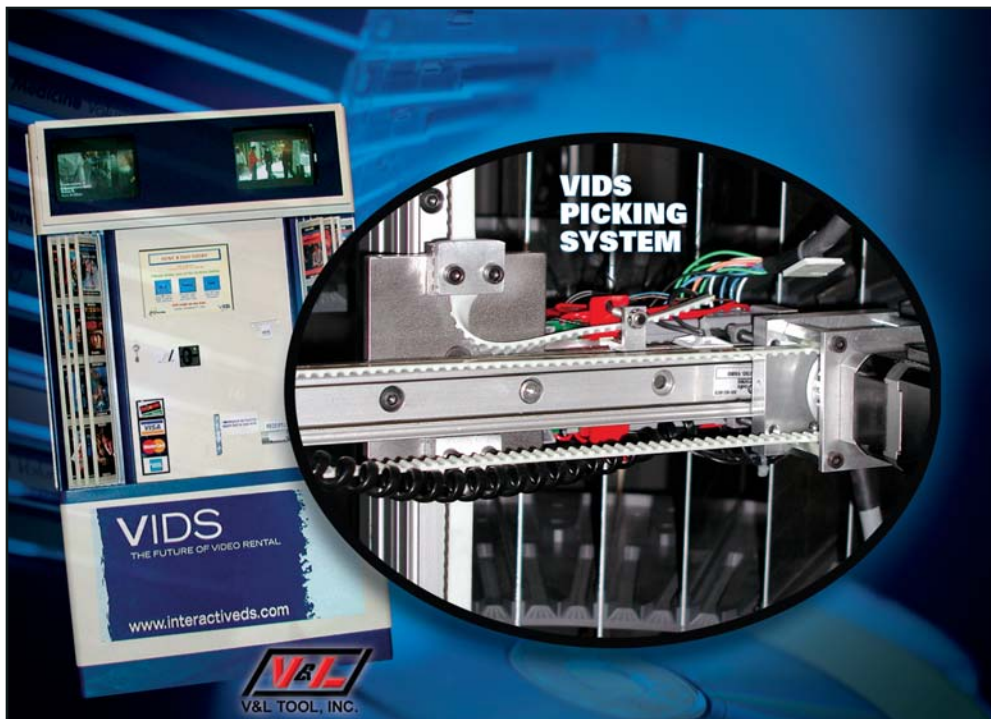

Sliding Into The Future of Video Rentals

Problem: V & L Inc's time saving video rental machines required a compact, high speed linear guide system for DVD retrieval and return.

Solution: PBC Linear recommended their proven Redi-Rail® linear guides. With their patented side adjustable pre-load carriage, high speed and cam roller precision, Redi-Rail ensured long-lasting smooth and quiet linear guidance.

Results: Driven by state-of-the-art electronics, Redi-Rail provided fast and accurate travel for the life of the VIDS Video Picking System.

redi-rail®

THE TOUGHEST LINEAR MOTION SOLUTIONS

To learn more about Redi-Rail and other PBC Linear success stories visit www.pbclinear.com or call an application engineer **1-888-777-1466** to see where Redi-Rail linear guides might work for you.